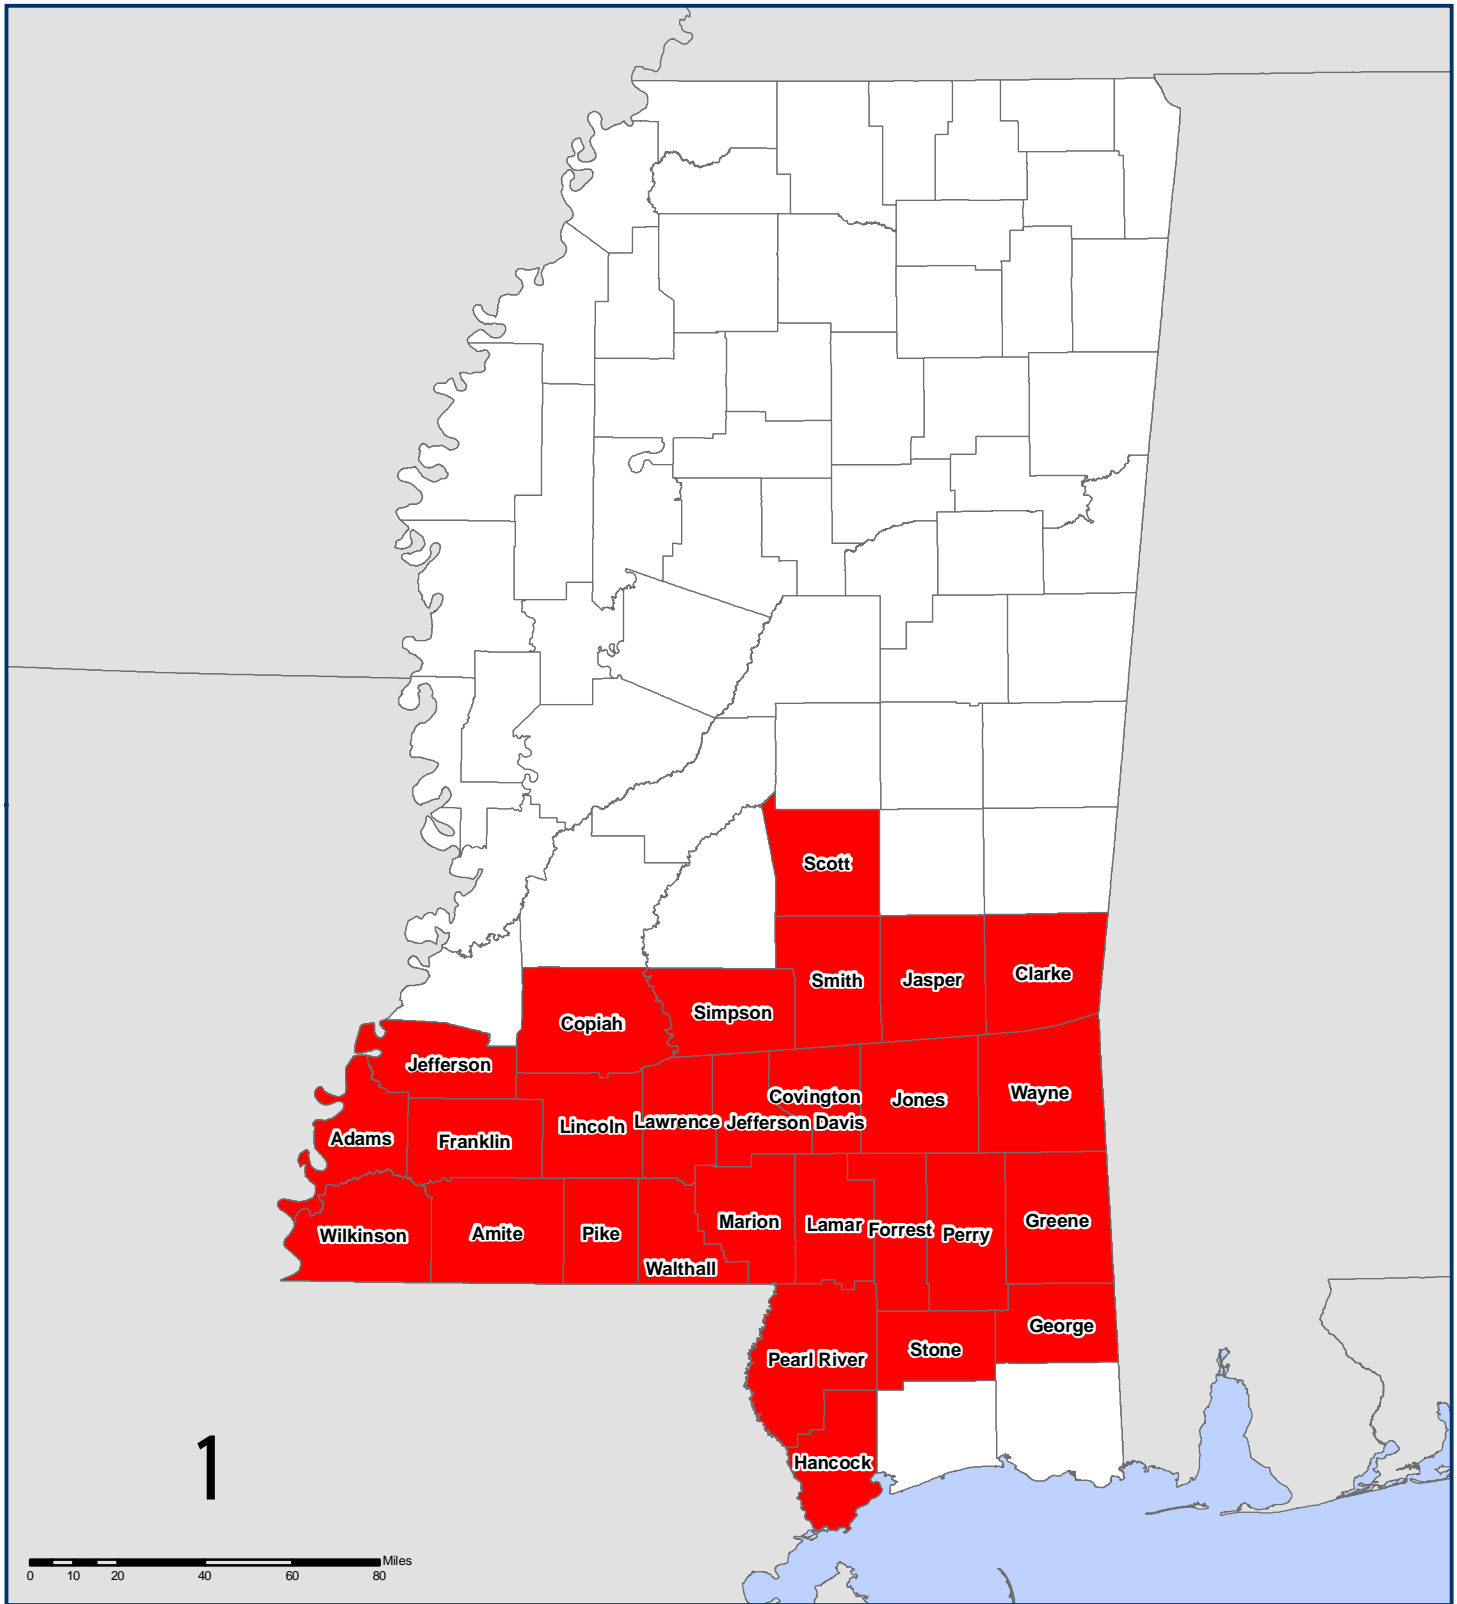

# Recover, Rebuild, Restore Southeast Mississippi Counties with Active Clients

**Legend**

- County with Clients
- County without Clients

This product may be protected by one or more copyrights and license restrictions. Neither this document nor the material contained herein may be reproduced, stored in a retrieval system or transmitted in any form or by any means without the prior permission of FEMA. Neither the authors nor the U.S. Government nor any agency thereof, nor any of their employees, nor any of their contractors, subcontractors, or their employees, make any warranty express or implied, or assume any legal liability or responsibility for the accuracy, completeness, or usefulness of any information apparatus, algorithm, product, or process disclosed, or represent that its use would not infringe on privately owned rights.